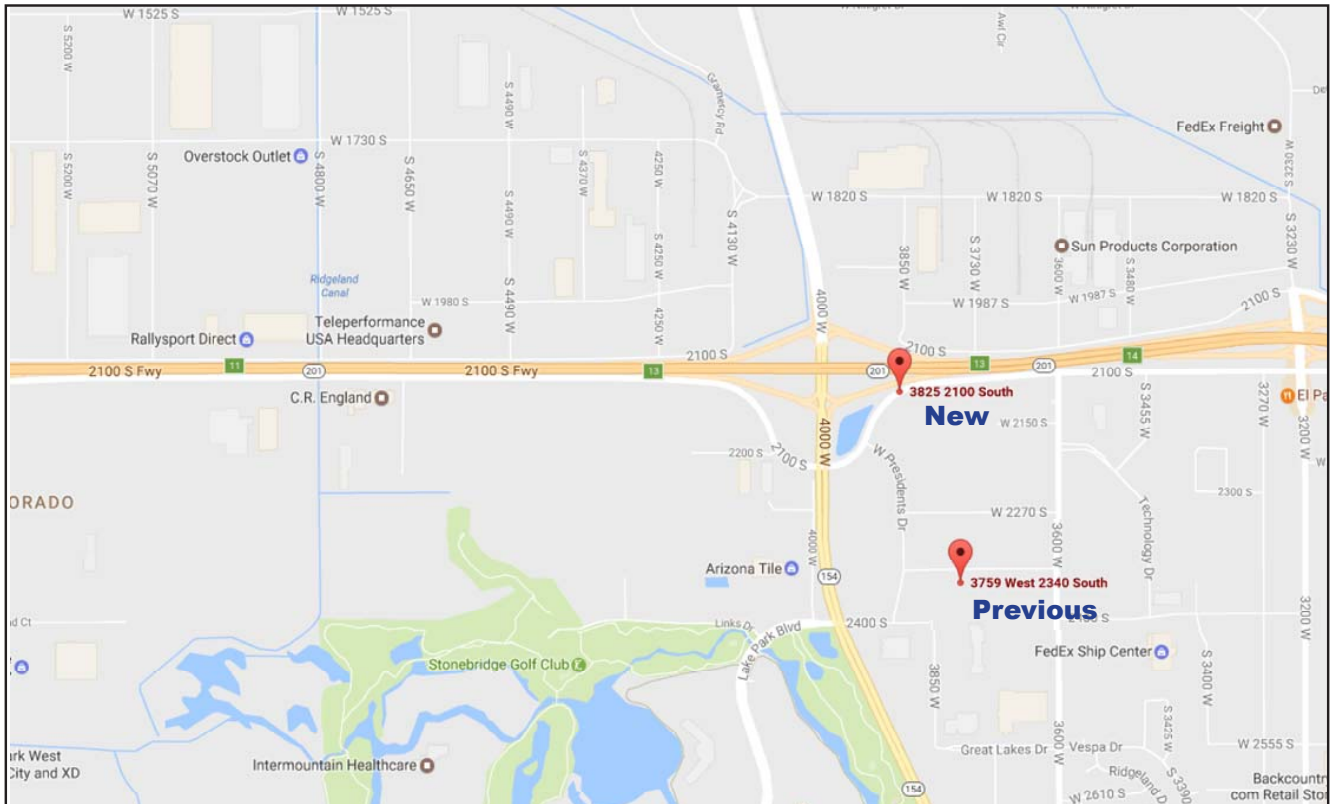

Our Salt Lake City Branch is moving!

March 6, 2017

3825 W 2100 S, Ste A&B

West Valley UT 84120

**Take the Bangerter Highway Exit
South off the SR 201.**

www.smalleyandcompany.com